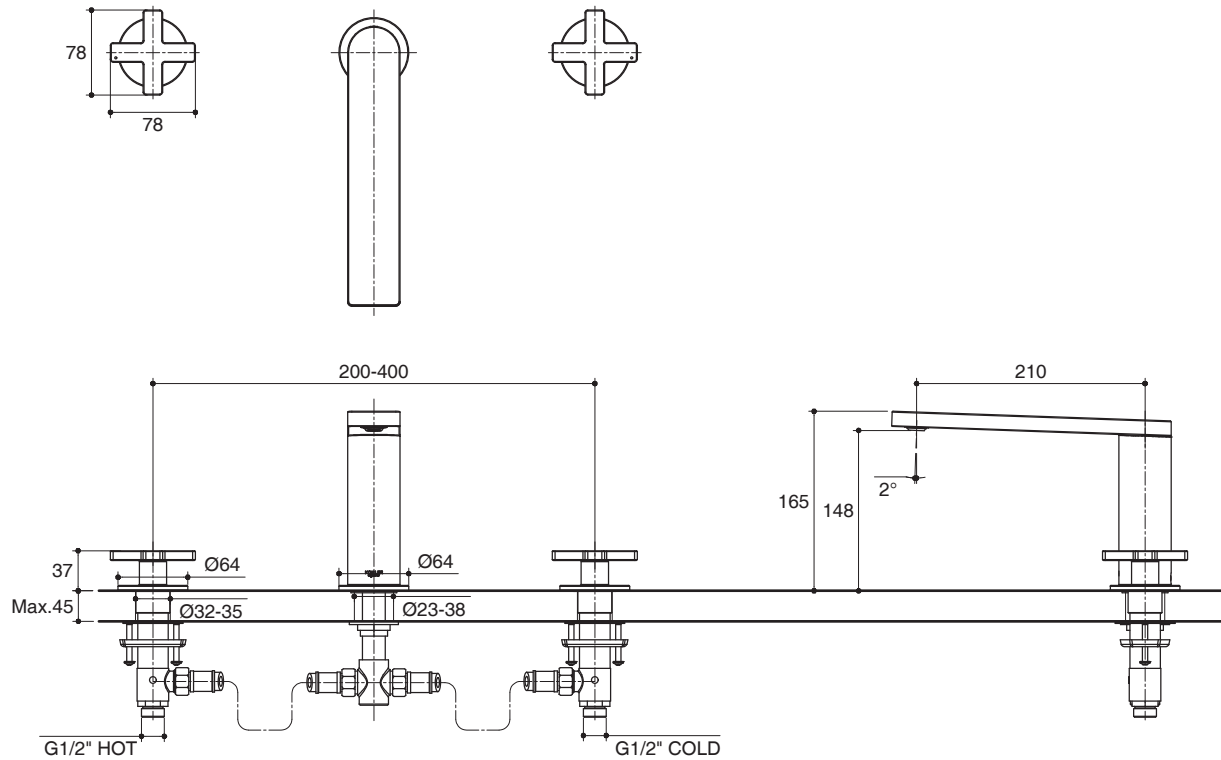

Unit: mm

**K-73081T-3**

**K-73081T-4**

Note: The recommended dimension for installation can be adjusted according to user preferences and layout.