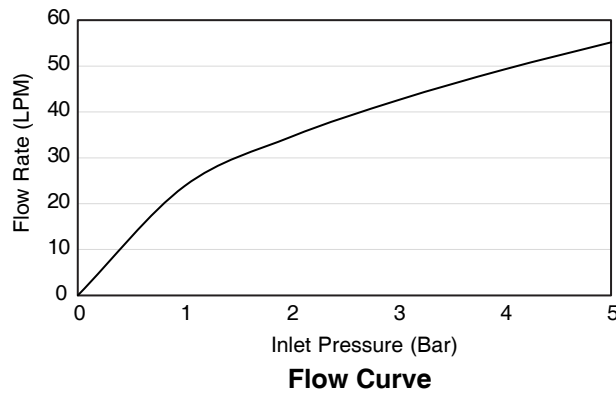

Specified Model

Model	Description	Color/Finishes	
K-73081T-4	Composed deck-mount bath faucet	☐ CP: Polished Chrome	☐ Others
K-73081T-3	Composed deck-mount bath faucet	☐ CP: Polished Chrome	☐ Others

For a full range of color finishes in your market, please contact your local Kohler representative.