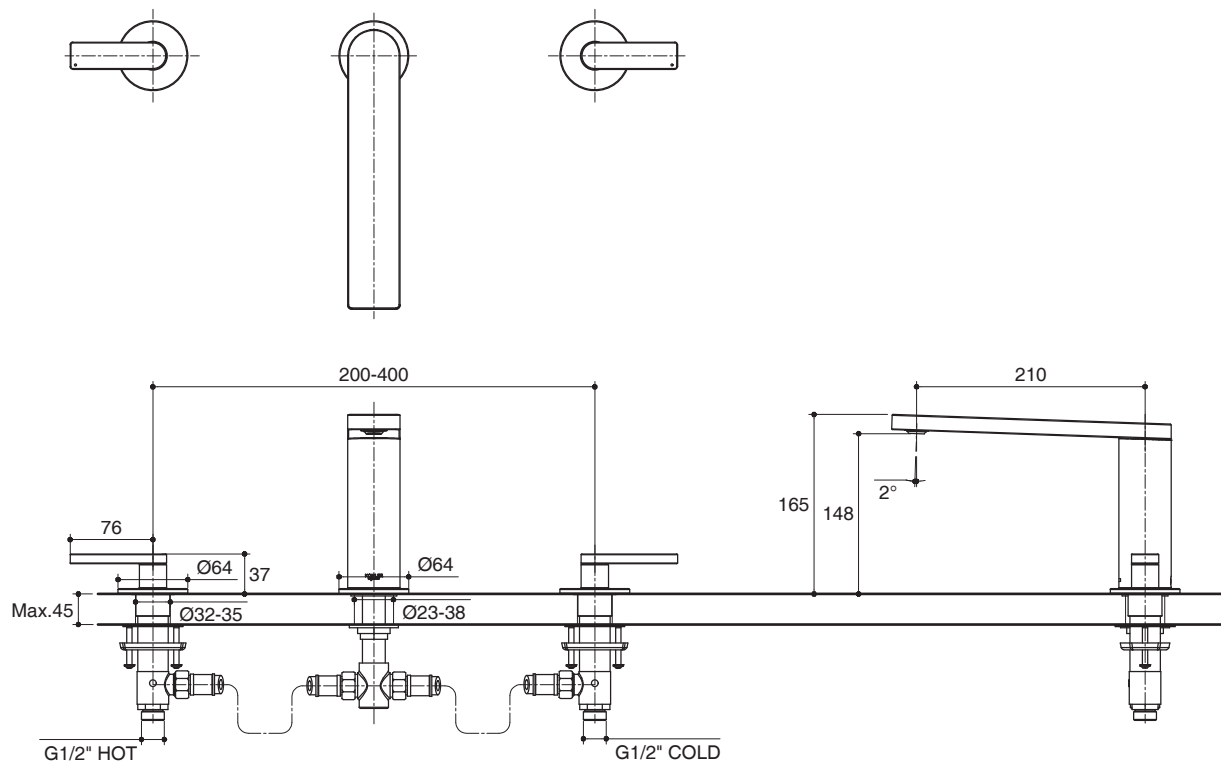

Unit: mm

**K-73081T-3**

**K-73081T-4**

Note: The recommended dimension for installation can be adjusted according to user preferences and layout.

### Product Diagram